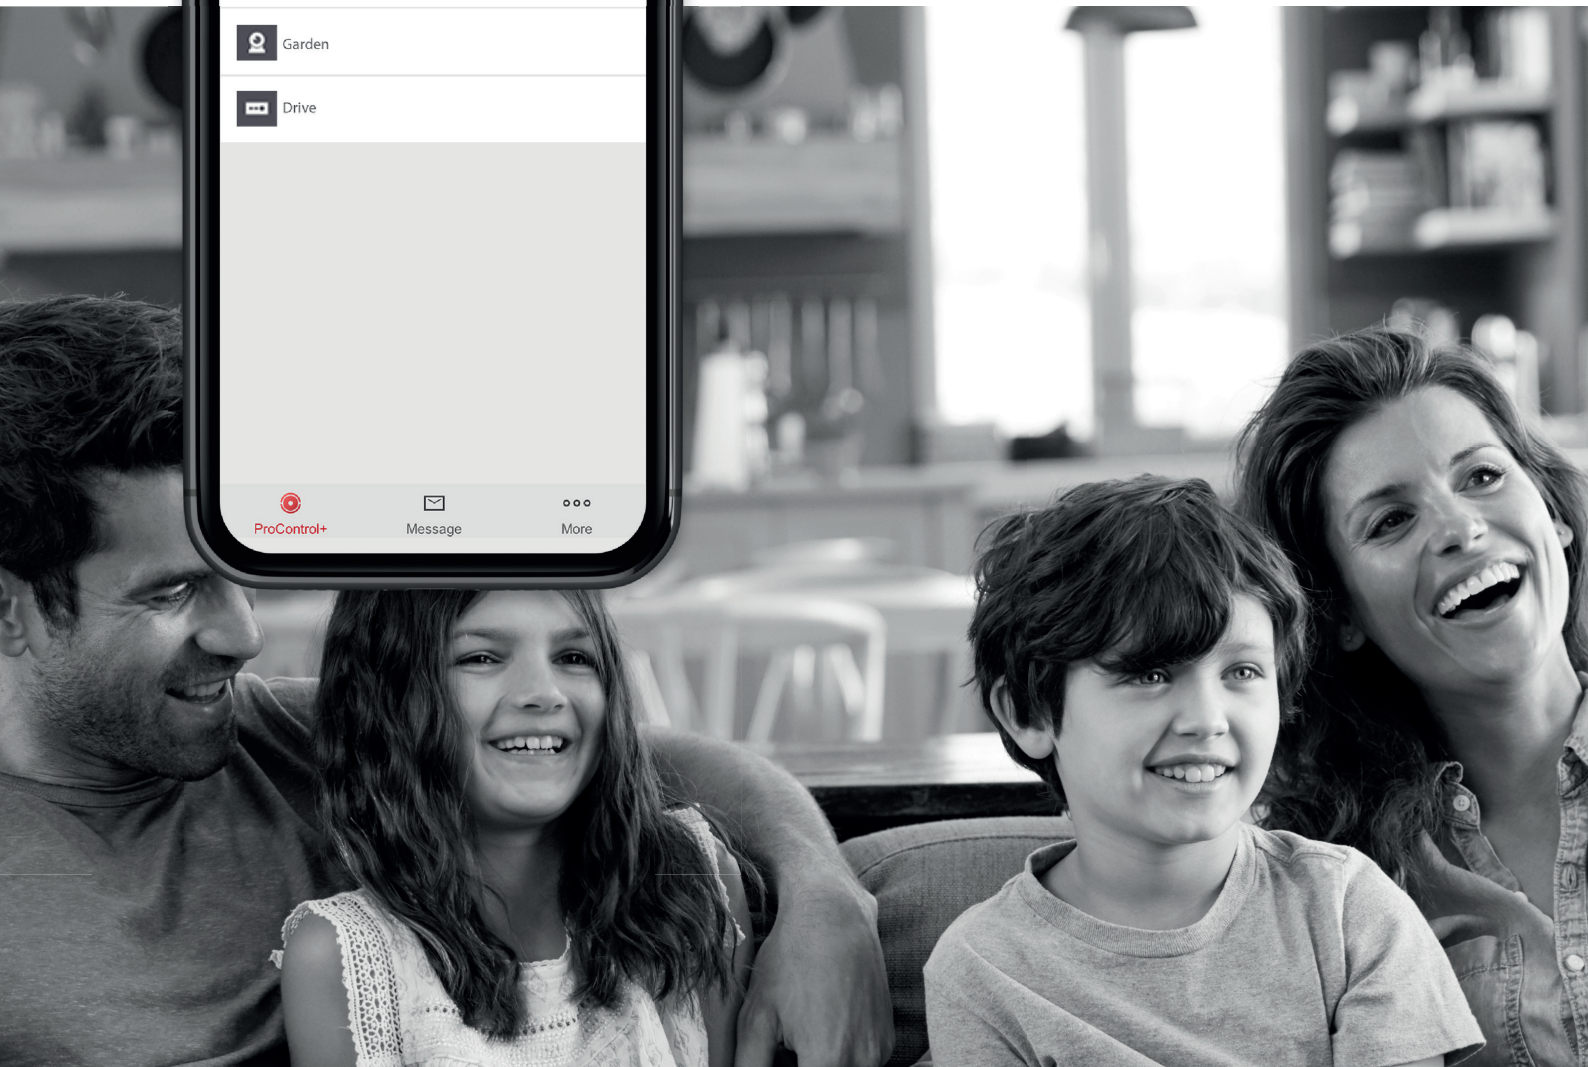

Professional Security, ProControl+

iQ Security

IQ Services & Maintenance Ltd
01959533788
enquiries@iqpropertyervices.com
www.iqpropertyervices.com

ProControl+

ProControl+ is the ultimate smart device application for total peace of mind over your property from the palm of your hand. Using as a standalone system, or by integrating with Enforcer and Euro control panels, the Pyronix HD Wi-Fi camera range and any Hikvision video device, you can control security, video or both, via one application from anywhere.

Split-screen viewing

With a single touch, the screen view can be changed from observing 1 camera stream to 4, 9, 12 or 16 simultaneously. This allows you to monitor the whole property or zoom in for a closer look.

Visual alarm verification

Easily switch between the control panel and cameras for quick video verification of events.

Multi-Site Control

ProControl+ allows users the opportunity to bring together a number of systems on a single site or expand that to many sites across the globe from wherever you are with limitless possibilities.

Live & recorded video with audio

Have a monitoring centre in the palm of your hand with the ability to watch live video, record on an SD-card*, take screenshots, as well as listen in or speak using the microphone-enabled cameras.