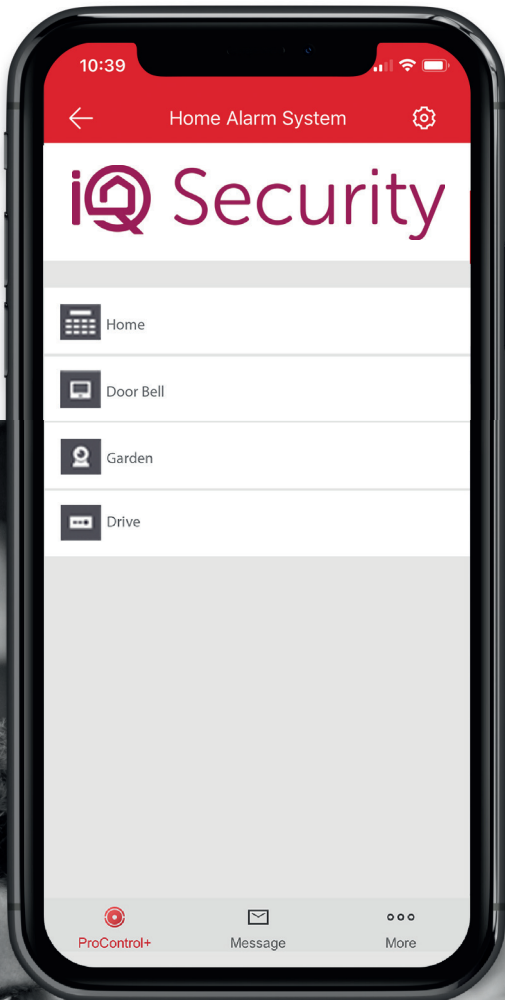

Professional Security, ProControl+

iQ Security

IQ Services & Maintenance Ltd
01959533788
enquiries@iqpropertyervices.com
www.iqpropertyervices.com

ProControl+

ProControl+ is the ultimate smart device application for total peace of mind over your property from the palm of your hand. Using as a standalone system, or by integrating with Enforcer and Euro control panels, the Pyronix HD Wi-Fi camera range and any Hikvision video device, you can control security, video or both, via one application from anywhere.

Split-screen viewing

With a single touch, the screen view can be changed from observing 1 camera stream to 4, 9, 12 or 16 simultaneously. This allows you to monitor the whole property or zoom in for a closer look.

Visual alarm verification

Easily switch between the control panel and cameras for quick video verification of events.

Multi-Site Control

ProControl+ allows users the opportunity to bring together a number of systems on a single site or expand that to many sites across the globe from wherever you are with limitless possibilities.

Live & recorded video with audio

Have a monitoring centre in the palm of your hand with the ability to watch live video, record on an SD-card*, take screenshots, as well as listen in or speak using the microphone-enabled cameras.