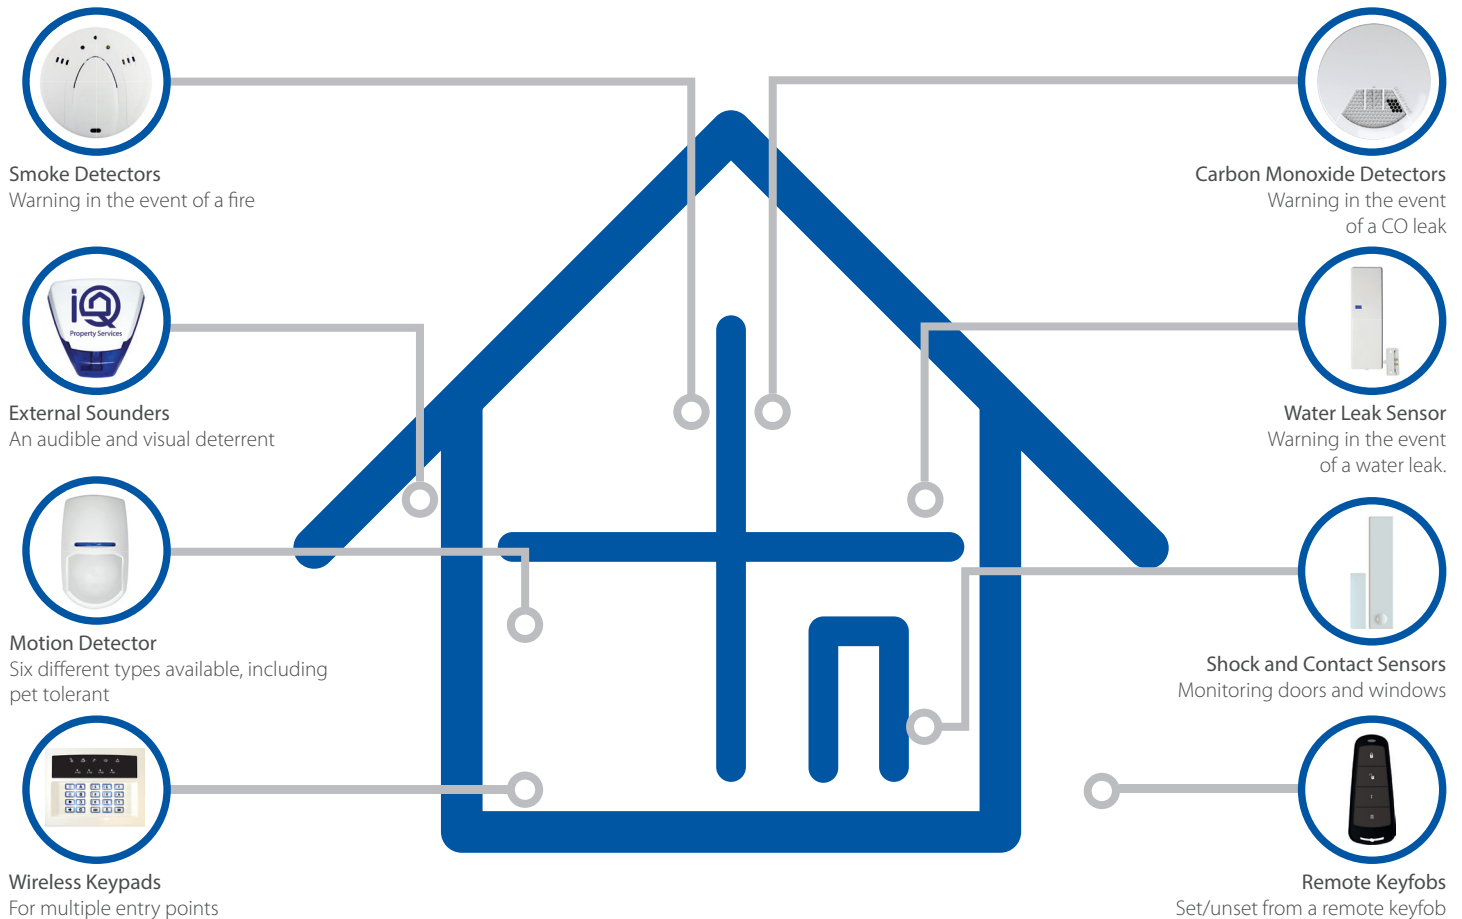

Wireless Peripherals Available for Your Home

Contact us today to find out more about
securing your home & your family

iQ Security

IQ Services & Maintenance Ltd

01959533788

enquiries@iqpropertyervices.com

www.iqpropertyervices.com